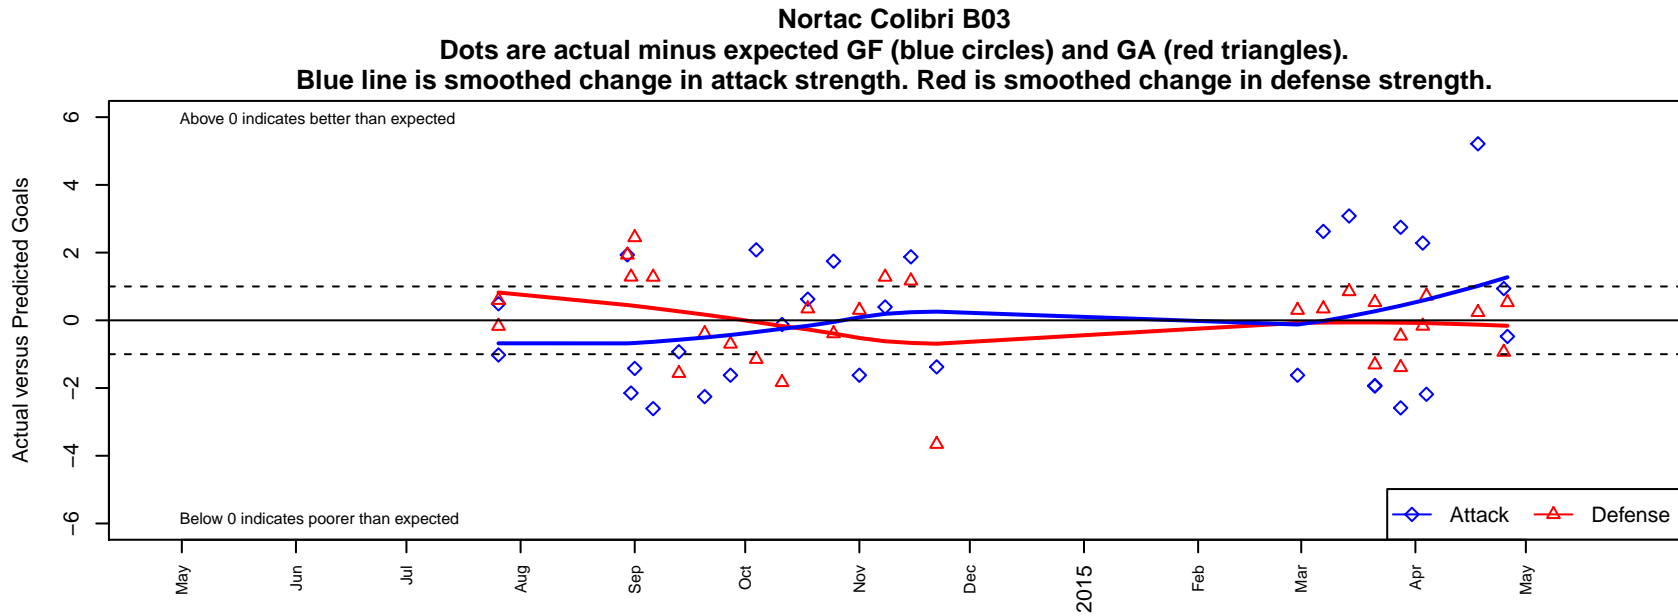

**attack and defense variance (black dot)
relative to other teams
and top 10 in region**

**attack and defense rating
relative to others at age
and all opponents in last 13 months**

Nortac Colibri B03

North Tacoma SC
Tacoma, WA
B03 total strength=552
attack=0.72 defense=0.25
fall league = NPSL B11D1
spr league = Spr NPSL B11D1
notes= Jose Ramos 2013

alt names used:
Colibri [B03]
Nortac Colibri Jose
Colibri
Colibri Jose Yellow
Nortac Colibri Jose

Venues played:
2014 Sounders FC Cup BU11
2014 Starfire Labor Day Cup U11
2014 NPSL B11D1
2014 Spr NPSL B11D1
2014 WYS Presidents Cup B03 Division 3