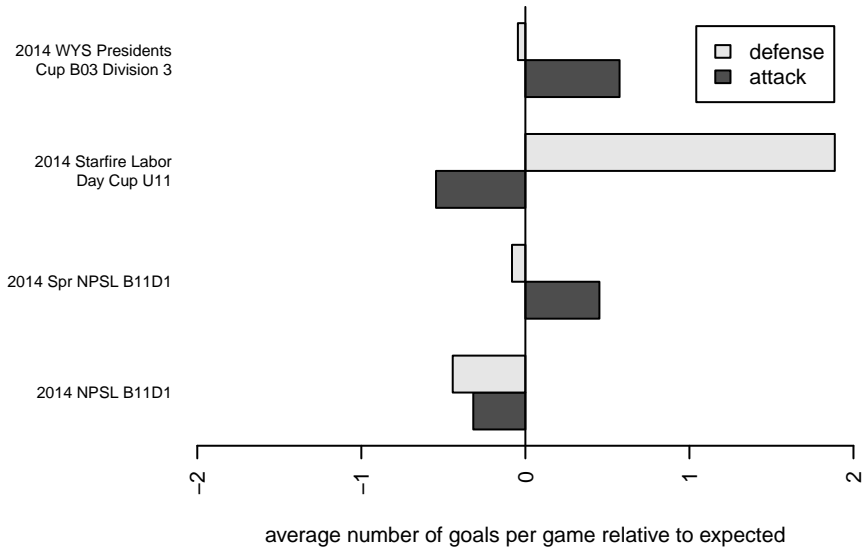

Performance relative to 13 month average