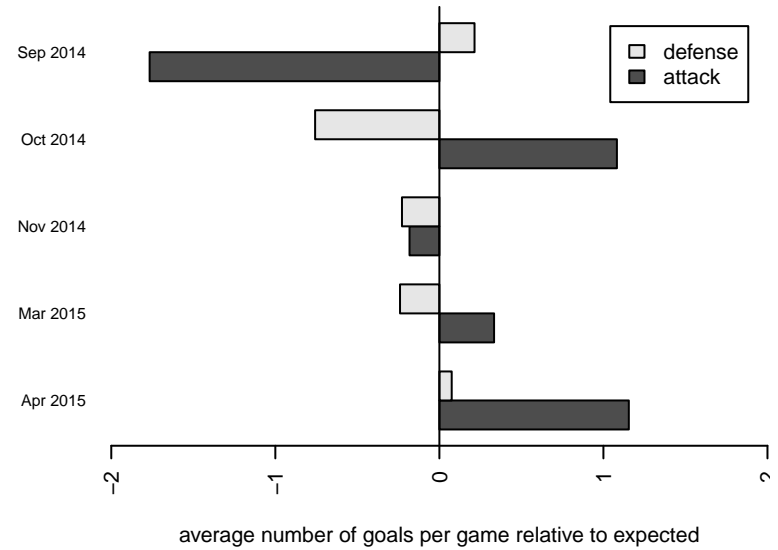

Performance relative to 13 month average