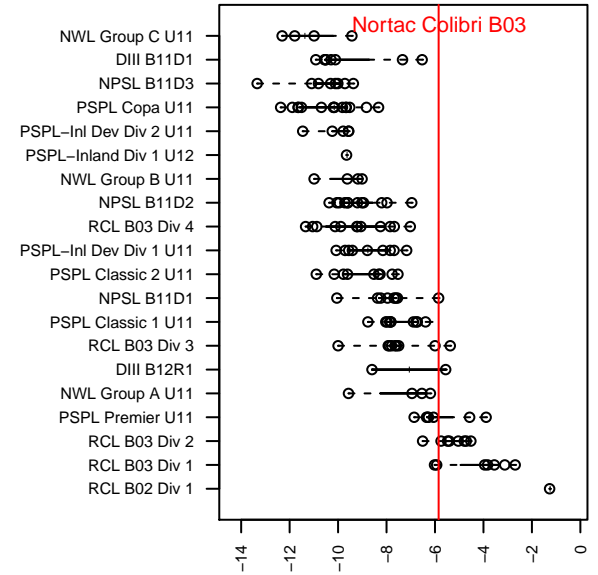

**attack and defense rating
relative to others at age
and all opponents in last 13 months**